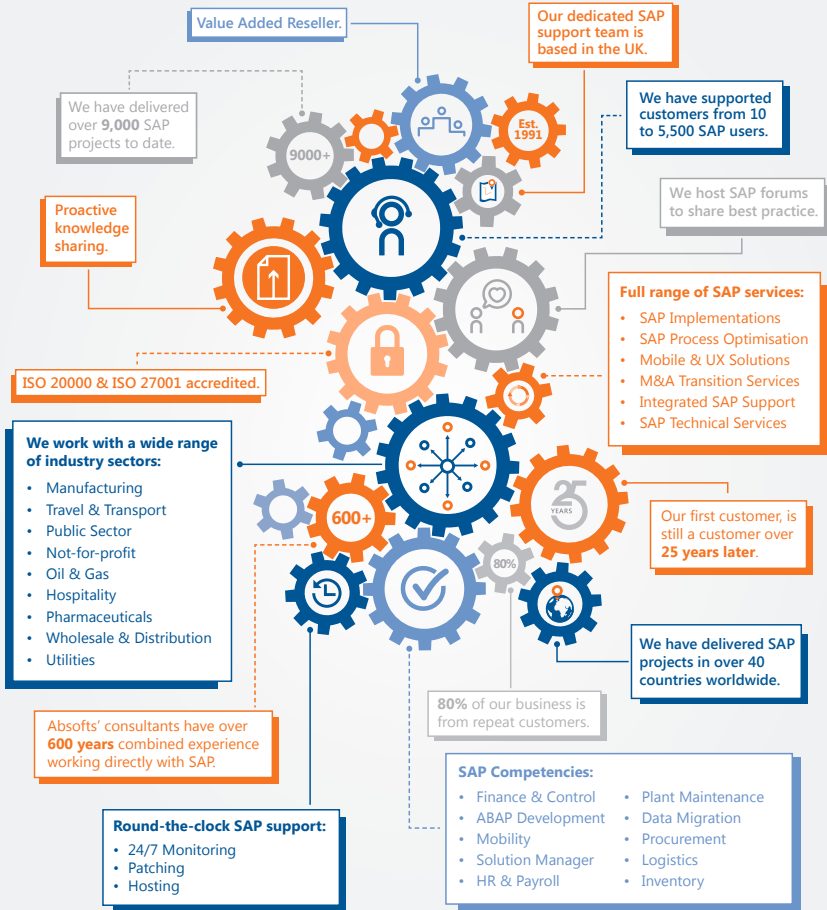

Choosing Absoft as your SAP partner ensures you receive the best quality of service available from over 25 years' expertise. Ensure a return on your investment in SAP and call in the specialists today.

Find out more about the SAP® specialists

T: + 44 (0)1224 707088 | E: info@absoft.co.uk | W: www.absoft.co.uk